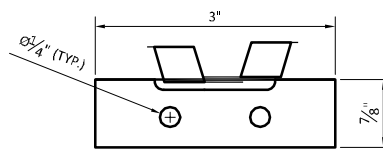

USE WITH: ENGLERT S1300 PANEL

PRODUCT# 05815A (.030" SS)

GRAPHIC SCALE 

(CLIP 05815A SHOWN. SEE PROJECT SAMPLE FOR ACTUAL CLIP DIMENSIONS.)

TOP VIEW

SIDE VIEW

FRONT ELEVATION

 **ENGLERT**<sup>™</sup>  
www.englertinc.com  
800-364-5378

GENERIC BEST PRACTICE ASSEMBLY  
SHOWN. WATERTIGHTNESS  
WARRANTY NOT IMPLIED.  
WHEN SITE CONDITION DIFFERS,  
SPECIFIC ENGINEERING NECESSARY.

**ROOF CLIP**

**SERIES S1300 - FLOATING WING CLIP 1-1/2" (2-HOLE)**