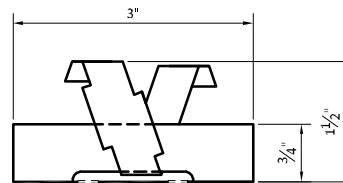

USE WITH: ENGLERT S1300 PANEL

PRODUCT# 05815A (.030" SS)

GRAPHIC SCALE 

(CLIP 05815A SHOWN. SEE PROJECT SAMPLE FOR ACTUAL CLIP DIMENSIONS.)

TOP VIEW

SIDE VIEW

FRONT ELEVATION

 **ENGLERT**<sup>™</sup>  
www.englertinc.com  
800-364-5378

GENERIC BEST PRACTICE ASSEMBLY  
SHOWN. WATERTIGHTNESS  
WARRANTY NOT IMPLIED.  
WHEN SITE CONDITION DIFFERS,  
SPECIFIC ENGINEERING NECESSARY.

**ROOF CLIP**

**SERIES S1300 - FLOATING WING CLIP 1-1/2" (2-HOLE)**