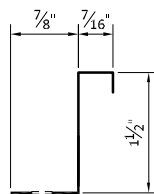

USE WITH: ENGLERT S1300 PANEL

PRODUCT# 05815A (.030" SS)

GRAPHIC SCALE 

(CLIP 05815A SHOWN. SEE PROJECT SAMPLE FOR ACTUAL CLIP DIMENSIONS.)

TOP VIEW

SIDE VIEW

FRONT ELEVATION

 **ENGLERT**<sup>™</sup>  
www.englertinc.com  
800-364-5378

GENERIC BEST PRACTICE ASSEMBLY  
SHOWN. WATERTIGHTNESS  
WARRANTY NOT IMPLIED.  
WHEN SITE CONDITION DIFFERS,  
SPECIFIC ENGINEERING NECESSARY.

**ROOF CLIP**

**SERIES S1300 - FLOATING WING CLIP 1-1/2" (2-HOLE)**