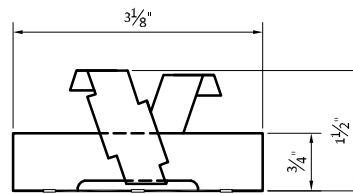

USE WITH: ENGLERT S1300 PANEL

PRODUCT# 05845A (.015" SS)

GRAPHIC SCALE 

(CLIP 05845A SHOWN. SEE PROJECT SAMPLE FOR ACTUAL CLIP DIMENSIONS.)

TOP VIEW

SIDE VIEW

FRONT ELEVATION

 **ENGLERT**[™]
www.englertinc.com
800-364-5378

GENERIC BEST PRACTICE ASSEMBLY
SHOWN. WATERTIGHTNESS
WARRANTY NOT IMPLIED.
WHEN SITE CONDITION DIFFERS,
SPECIFIC ENGINEERING NECESSARY.

ROOF CLIP

SERIES S1300 - FLOATING WING CLIP 1-1/2" (3-HOLE)

DETAIL SUBJECT TO CHANGE
WITHOUT NOTICE.