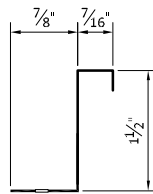

USE WITH: ENGLERT S1300 PANEL

PRODUCT# 05845A (.015" SS)

GRAPHIC SCALE 

(CLIP 05845A SHOWN. SEE PROJECT SAMPLE FOR ACTUAL CLIP DIMENSIONS.)

TOP VIEW

SIDE VIEW

FRONT ELEVATION

 **ENGLERT**[™]
www.englertinc.com
800-364-5378

GENERIC BEST PRACTICE ASSEMBLY
SHOWN. WATERTIGHTNESS
WARRANTY NOT IMPLIED.
WHEN SITE CONDITION DIFFERS,
SPECIFIC ENGINEERING NECESSARY.

ROOF CLIP

SERIES S1300 - FLOATING WING CLIP 1-1/2" (3-HOLE)

DETAIL SUBJECT TO CHANGE
WITHOUT NOTICE.