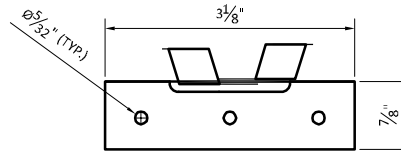

USE WITH: ENGLERT S1300 PANEL

PRODUCT# 05845A (.015" SS)

GRAPHIC SCALE 

(CLIP 05845A SHOWN. SEE PROJECT SAMPLE FOR ACTUAL CLIP DIMENSIONS.)

TOP VIEW

SIDE VIEW

FRONT ELEVATION

 **ENGLERT**[™]
www.englertinc.com
800-364-5378

GENERIC BEST PRACTICE ASSEMBLY
SHOWN. WATERTIGHTNESS
WARRANTY NOT IMPLIED.
WHEN SITE CONDITION DIFFERS,
SPECIFIC ENGINEERING NECESSARY.

ROOF CLIP

SERIES S1300 - FLOATING WING CLIP 1-1/2" (3-HOLE)

DETAIL SUBJECT TO CHANGE
WITHOUT NOTICE.