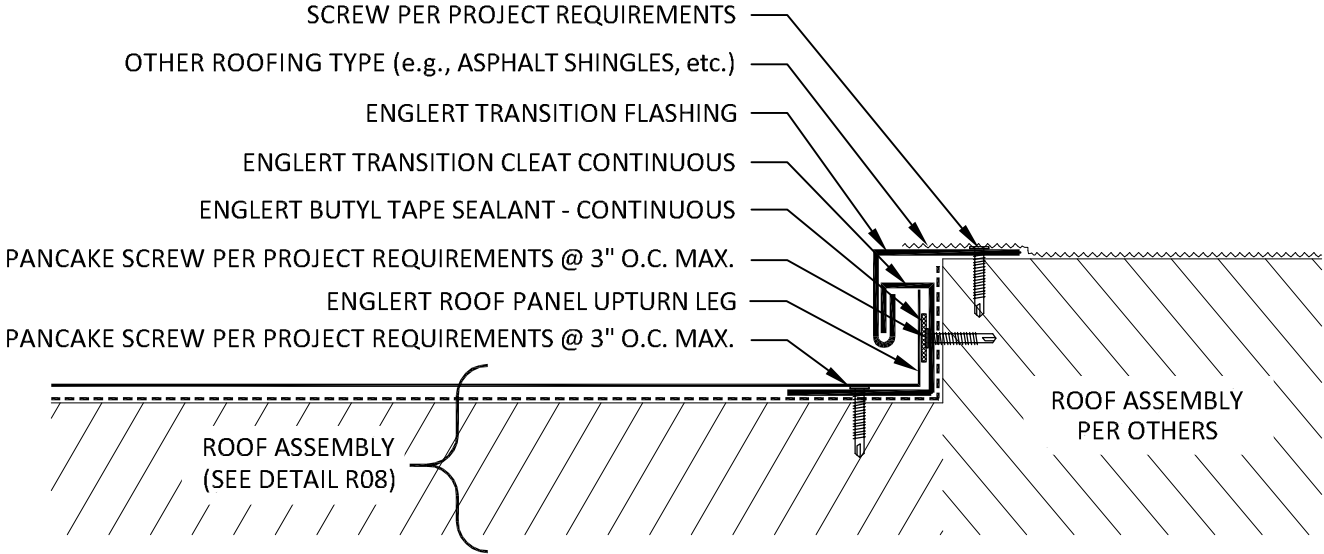

NOTE: COORDINATE w/ OTHER ROOFING TYPE MANUFACTURER ON TRANSITION MEANS & METHODS TO PROTECT PRODUCT WARRANTY.

ENGLERT
 www.englertinc.com
 800-364-5378

GENERIC BEST PRACTICE ASSEMBLY SHOWN. WATERTIGHTNESS WARRANTY NOT IMPLIED. WHEN SITE CONDITION DIFFERS, SPECIFIC ENGINEERING NECESSARY.

ROOF TRANSITION

STANDING SEAM RAKE to OTHER ROOFING TYPE

DETAIL SUBJECT TO CHANGE WITHOUT NOTICE.

Detail # **R34.4**