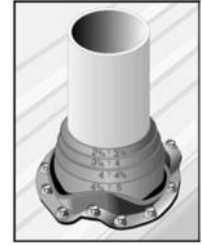

## PIPE / BOOT FLASHING PIPE MASTER EPDM AND HIGH TEMP SILICONE

| Part No.      | Size | Pipe O.D.        | Box Qty. |
|---------------|------|------------------|----------|
| <b>OPKPF1</b> | #1   | 1/4" to 2"       | 15       |
| <b>OPKPF2</b> | #2   | 1-3/4" to 3-1/4" | 15       |
| <b>OPKPF3</b> | #3   | 1/4" to 4"       | 15       |
| <b>OPKPF4</b> | #4   | 3" to 6"         | 10       |
| <b>OPKPF5</b> | #5   | 4" to 7"         | 10       |
| <b>OPKPF6</b> | #6   | 5" to 9"         | 10       |
| <b>OPKPF7</b> | #7   | 6" to 11"        | 10       |

| Part No.      | Size        | Pipe O.D.  | Box Qty. |
|---------------|-------------|------------|----------|
| <b>OPKPF8</b> | #8          | 8" to 13"  | 5        |
| <b>OPKPF9</b> | #9          | 10" to 18" | 5        |
| <b>OPKPS3</b> | Silicone #3 | 1/4" to 4" | 15       |
| <b>OPKPS5</b> | Silicone #5 | 4" to 7"   | 10       |
| <b>OPKPS8</b> | Silicone #8 | 8" to 13"  | 5        |
| <b>OPKPS9</b> | Silicone #9 | 10" to 18" | 5        |