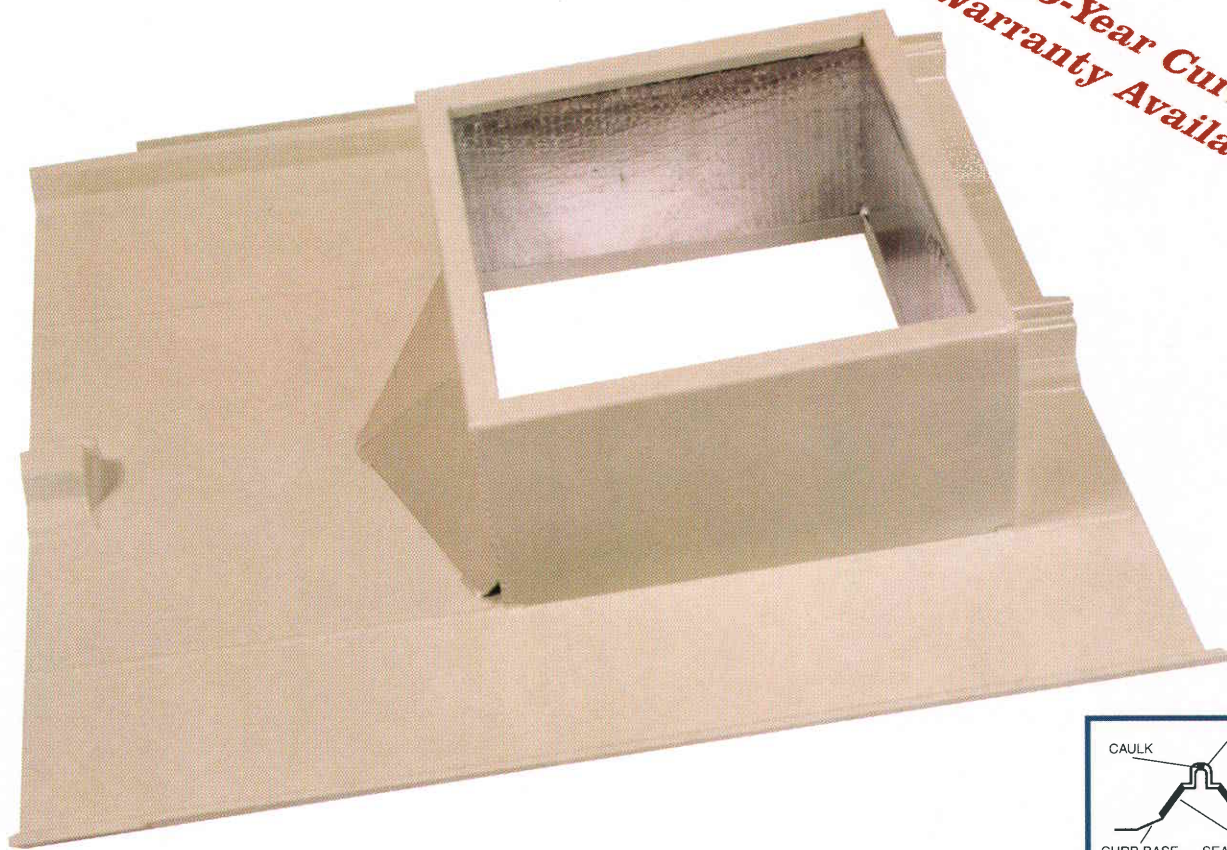

LMCUBS®

*20-Year Curb
Warranty Available*

A Tradition of Quality, Performance and Service

Roof Curbs  Snow Guards  Skylights  Smoke Vents
Roof Hatches  Roof Walks  Louvers  Utility Clamps

www.lmcubbs.com

Roof Curbs

Standing Seam Roof Curbs

Model #: LMC-SS1

Model #: LMC-SS-RD

Model #: LMC-SS1R

"R" Panel Roof Curbs

Model #: LMC-RR1

Model #: LMC-RR-RD

Model #: LMC-RR1R

All curb models are not shown. Call if you do not see what you need.

Roof Curbs

Standing Seam Roof Curbs

Model #: LMC-SF1

Model #: LMC-SF-RD

Model #: LMC-SF1R

Special Applications

Model #: LMC-TCS
(Two-Curb System)