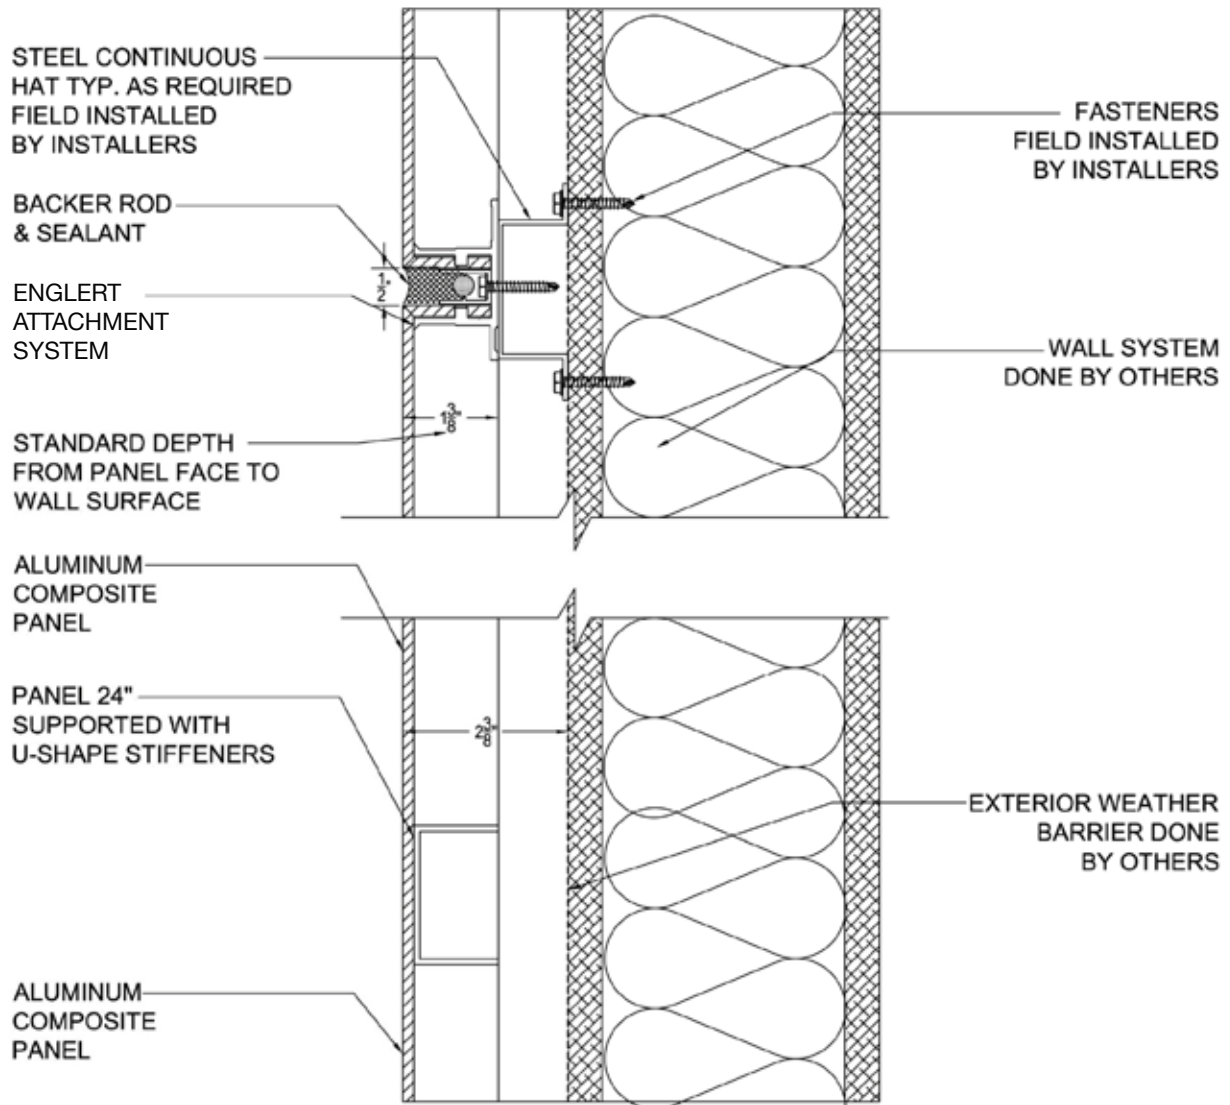

Typical Joint Detail

Englert CWP400 Wet Seal System